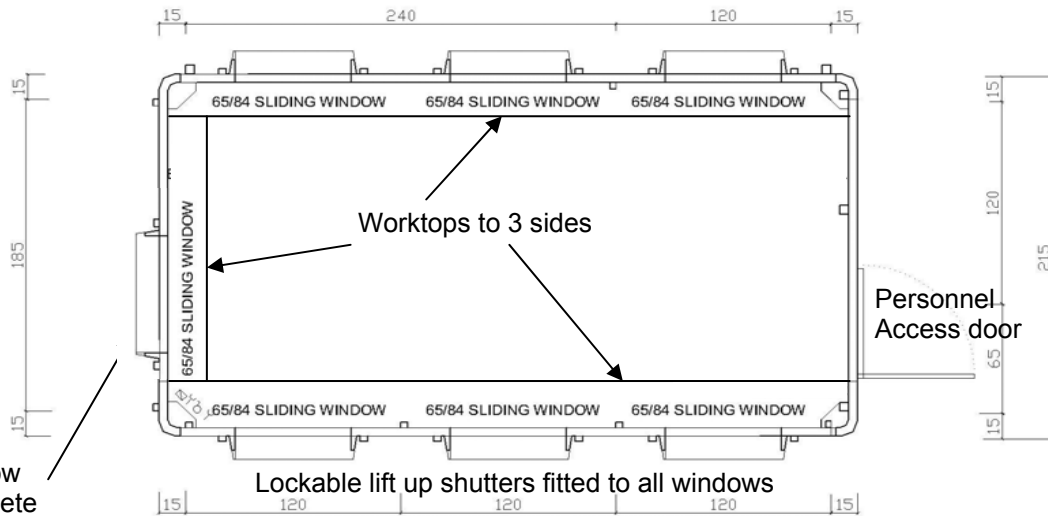

Lockable lift up shutters fitted to all windows

DDA compliant
Low Level Window
to this end complete
with shutter also
suitable for general use

XL Event Office

- 4000mm long x 2150mm wide
- 6 Independent Opening Windows
- DDA Compliant Low level Window
- Worktops under all opening windows
- 6 Double sockets
- Lighting