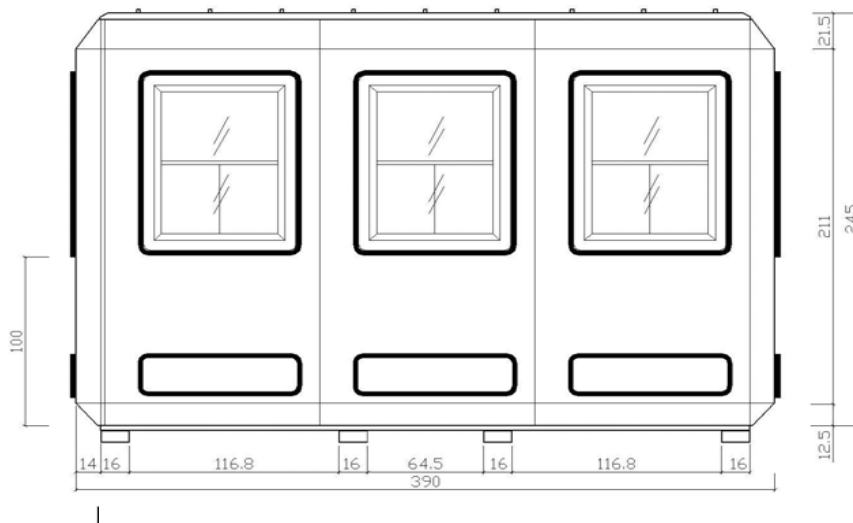

Lockable lift up shutters fitted to all windows

DDA compliant
Low Level Window
to this end complete
with shutter also
suitable for general use

XL Event Office

- 4000mm long x 2150mm wide
- 6 Independent Opening Windows
- DDA Compliant Low level Window
- Worktops under all opening windows
- 6 Double sockets
- Lighting