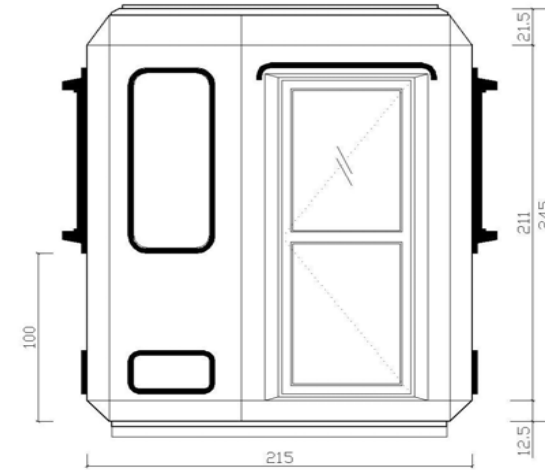

Lockable lift up shutters fitted to all windows

DDA compliant
Low Level Window
to this end complete
with shutter also
suitable for general use

XL Event Office

- 4000mm long x 2150mm wide
- 6 Independent Opening Windows
- DDA Compliant Low level Window
- Worktops under all opening windows
- 6 Double sockets
- Lighting